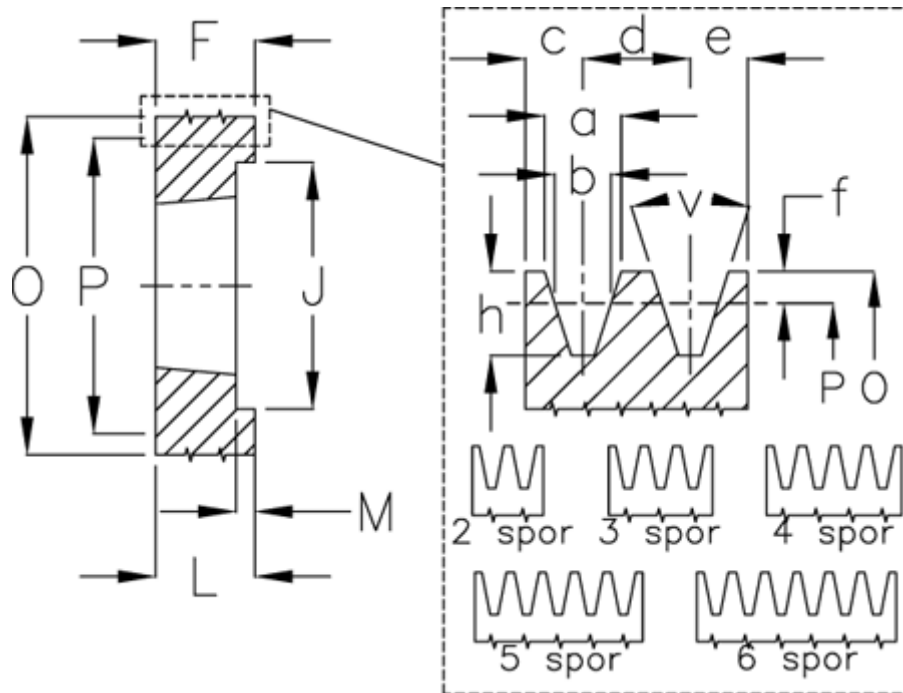

Article number: 604110010005

Description: V-belt pulley SPA 100/5 TL1615

## Measures

a	= 12.7	For bush	= 1615	P	= 100
b	= 11.0	h	= 13.8	Type	= SPA
Bush $\zeta$ max	= 42	J	= 66	v	= 34 grader
c	= 10.0	K	= -		
d	= 15	L	= 38		
e	= 10.0	m	= 42.0		
f	= 2.8	Number of ribs	= 5		
F	= 80	O	= 105.5		